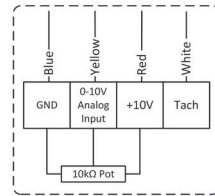

Low Speed

**FDWD-04**

High Speed

Low Speed

**FDWD-05**

Y/△ Star/Delta Connection

**FDWD-06**

Clockwise

**FDWD-07**

Connection

**FDWD-08**

With Internal TOP

With Internal TOP

**FDWD-09**

Y Star Connection

**FDWD-19**

Connection

**FDWD-20**

Standard

Reverse

**FDWD-21**

Power

This fan is prewired with a standard 3-Pin plug

Control