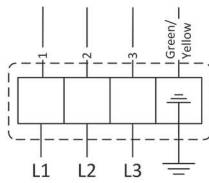

To reverse direction  
230/300 Models  
(Inside Fan)

**FDWD-28**

High Speed

Low Speed

**FDWD-29**

Power

Control/Relay

**FDWD-30**