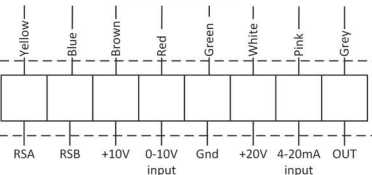

Relay/Control