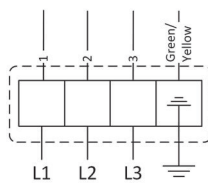

FDWD-25

Power