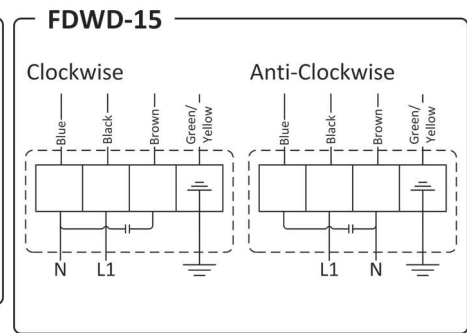

Low Speed

**FDWD-04**

High Speed

Low Speed

**FDWD-05**

Y/△ Star/Delta Connection

**FDWD-06**

Clockwise

**FDWD-07**

Connection

**FDWD-08**

With Internal TOP

With Internal TOP

**FDWD-09**

Y Star Connection

**FDWD-19**

Connection

**FDWD-20**

Standard

Reverse

**FDWD-21**

Power

This fan is prewired with a standard 3-Pin plug

Control