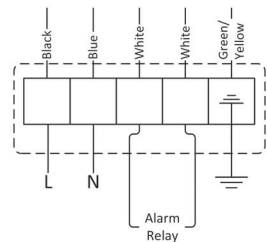

FDWD-19

Connection

FDWD-20

Standard

Reverse

FDWD-21

Power

This fan is prewired with a standard 3-Pin plug

Control

FDWD-22

FDWD-23

FDWD-24

FDWD-25

Power

Relay/Control

FDWD-26

FDWD-27

To reverse direction
230/300 Models
(Inside Fan)