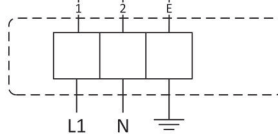

FDWD-32

Power