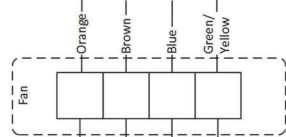

FDWD-28

High Speed

Low Speed

FDWD-29

Power

Control/Relay

FDWD-30

Clockwise

Anti-Clockwise

FDWD-31

Power

Controls

FDWD-32

Power

Controls

FDWD-33

FDWD-34