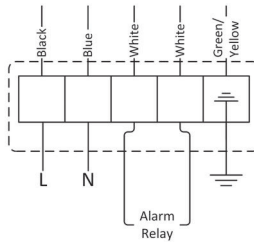

Low Speed

**FDWD-04**

High Speed

Low Speed

**FDWD-05**

Y/△ Star/Delta Connection

**FDWD-06**

Clockwise

**FDWD-07**

Connection

**FDWD-08**

With Internal TOP

With Internal TOP

**FDWD-09**

Y Star Connection

**FDWD-19**

Connection

**FDWD-20**

Standard

Reverse

**FDWD-21**

Power

This fan is prewired with a standard 3-Pin plug

Control

**FDWD-22**

**FDWD-23**

**FDWD-24**

**FDWD-25**

Power

Relay/Control

**FDWD-26**

**FDWD-27**