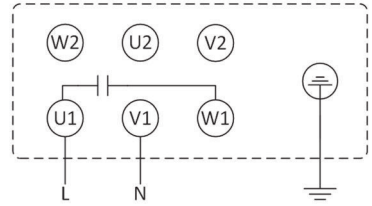

FDWD-30

Clockwise