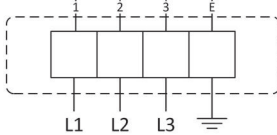

FDWD-31

Power