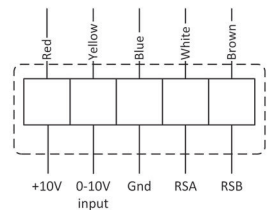

FDWD-19

Connection

FDWD-20

Standard

Reverse

FDWD-21

Power

This fan is prewired with a standard 3-Pin plug

Control

FDWD-22

FDWD-23

FDWD-24

FDWD-25

Power

Relay/Control

FDWD-26

FDWD-27

To reverse direction
230/300 Models
(Inside Fan)