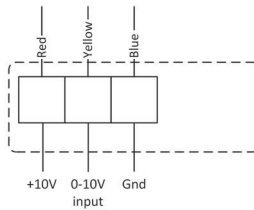

FDWD-19

Connection

FDWD-20

Standard

Reverse

FDWD-21

Power

This fan is prewired with a standard 3-Pin plug

Control

FDWD-22

FDWD-23

FDWD-24

FDWD-25

Power

Relay/Control

FDWD-26

FDWD-27

To reverse direction
230/300 Models
(Inside Fan)