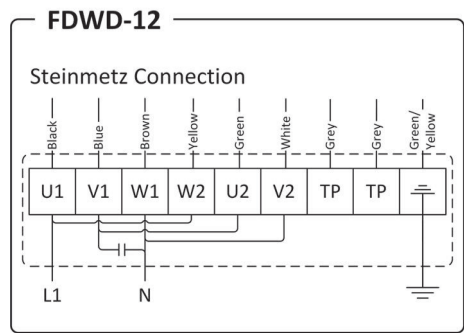

Low Speed

**FDWD-04**

High Speed

Low Speed

**FDWD-05**

Y/△ Star/Delta Connection

**FDWD-06**

Clockwise

**FDWD-07**

Connection

**FDWD-08**

With Internal TOP

With Internal TOP

**FDWD-09**

Y Star Connection

**FDWD-19**

Connection

**FDWD-20**

Standard

Reverse

**FDWD-21**

Power

This fan is prewired with a standard 3-Pin plug

Control