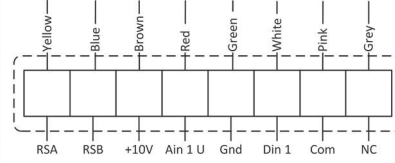

To reverse direction  
230/300 Models  
(Inside Fan)

**FDWD-28**

High Speed

Low Speed

**FDWD-29**

Power

Control/Relay

**FDWD-30**