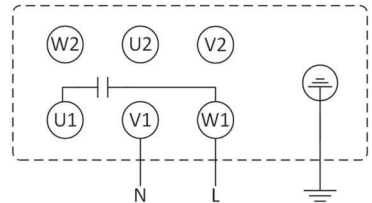

Anti-Clockwise