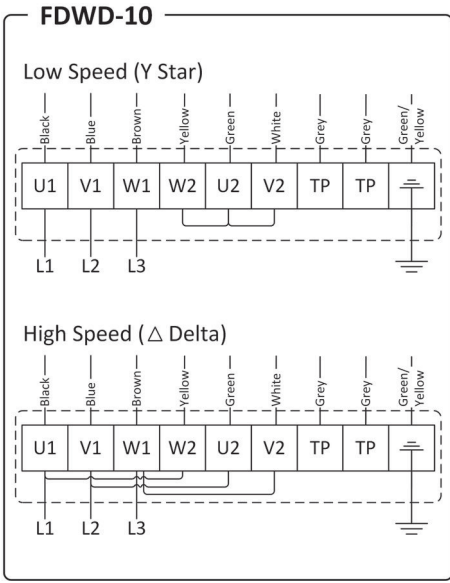

Low Speed

**FDWD-04**

High Speed

Low Speed

**FDWD-05**

Y/△ Star/Delta Connection

**FDWD-06**

Clockwise

**FDWD-07**

Connection

**FDWD-08**

With Internal TOP

With Internal TOP

**FDWD-09**

Y Star Connection

**FDWD-19**

Connection

**FDWD-20**

Standard

Reverse

**FDWD-21**

Power

This fan is prewired with a standard 3-Pin plug

Control